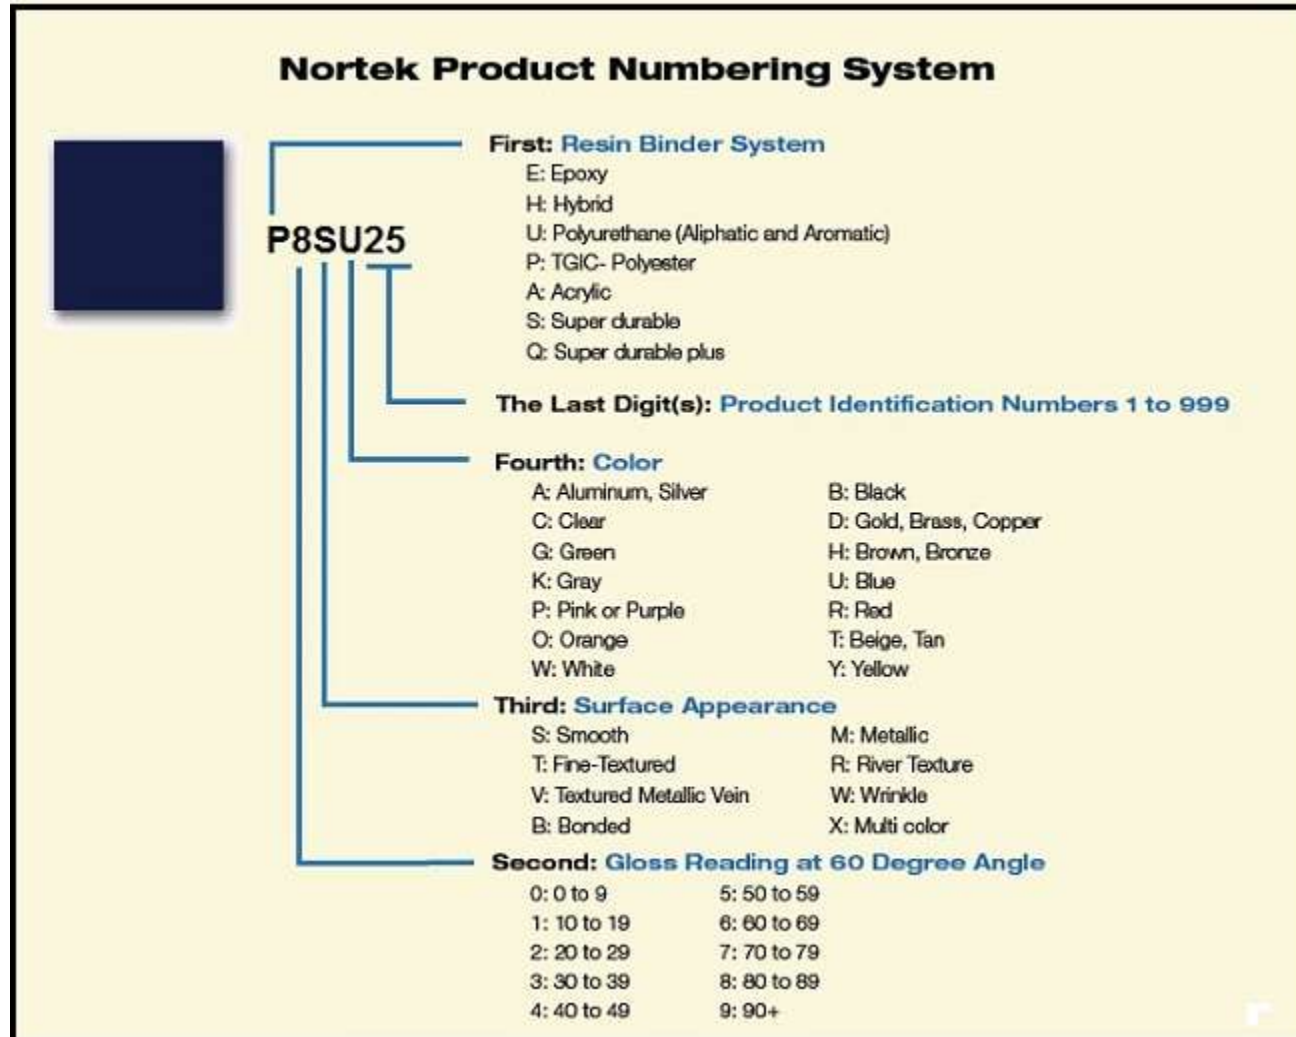

The minimum factory order for custom powder coating is 60 lbs, and turnaround time is typically five days or less.

COLOR NUMBERING SYSTEM

SPECIFICATIONS

PERFORMANCE CHARACTERISTICS PROPERTIES

	EPOXY	HYBRID	POLYESTER	POLYURETHANE
HARDNESS	Excellent	Very Good	Good	Good
FLEXIBILITY	Excellent	Excellent	Excellent	Excellent
OVERBAKE STABILITY	Fair	Good	Excellent	Very Good
EXTERIOR DURABILITY	Poor	Poor	Excellent	Very Good
CORROSION PROTECTION	Excellent	Very Good	Very Good	Very Good
CHEMICAL RESISTANCE	Excellent	Good	Good	Very Good
EASE OF APPLICATION	Very Good	Excellent	Excellent	Very Good